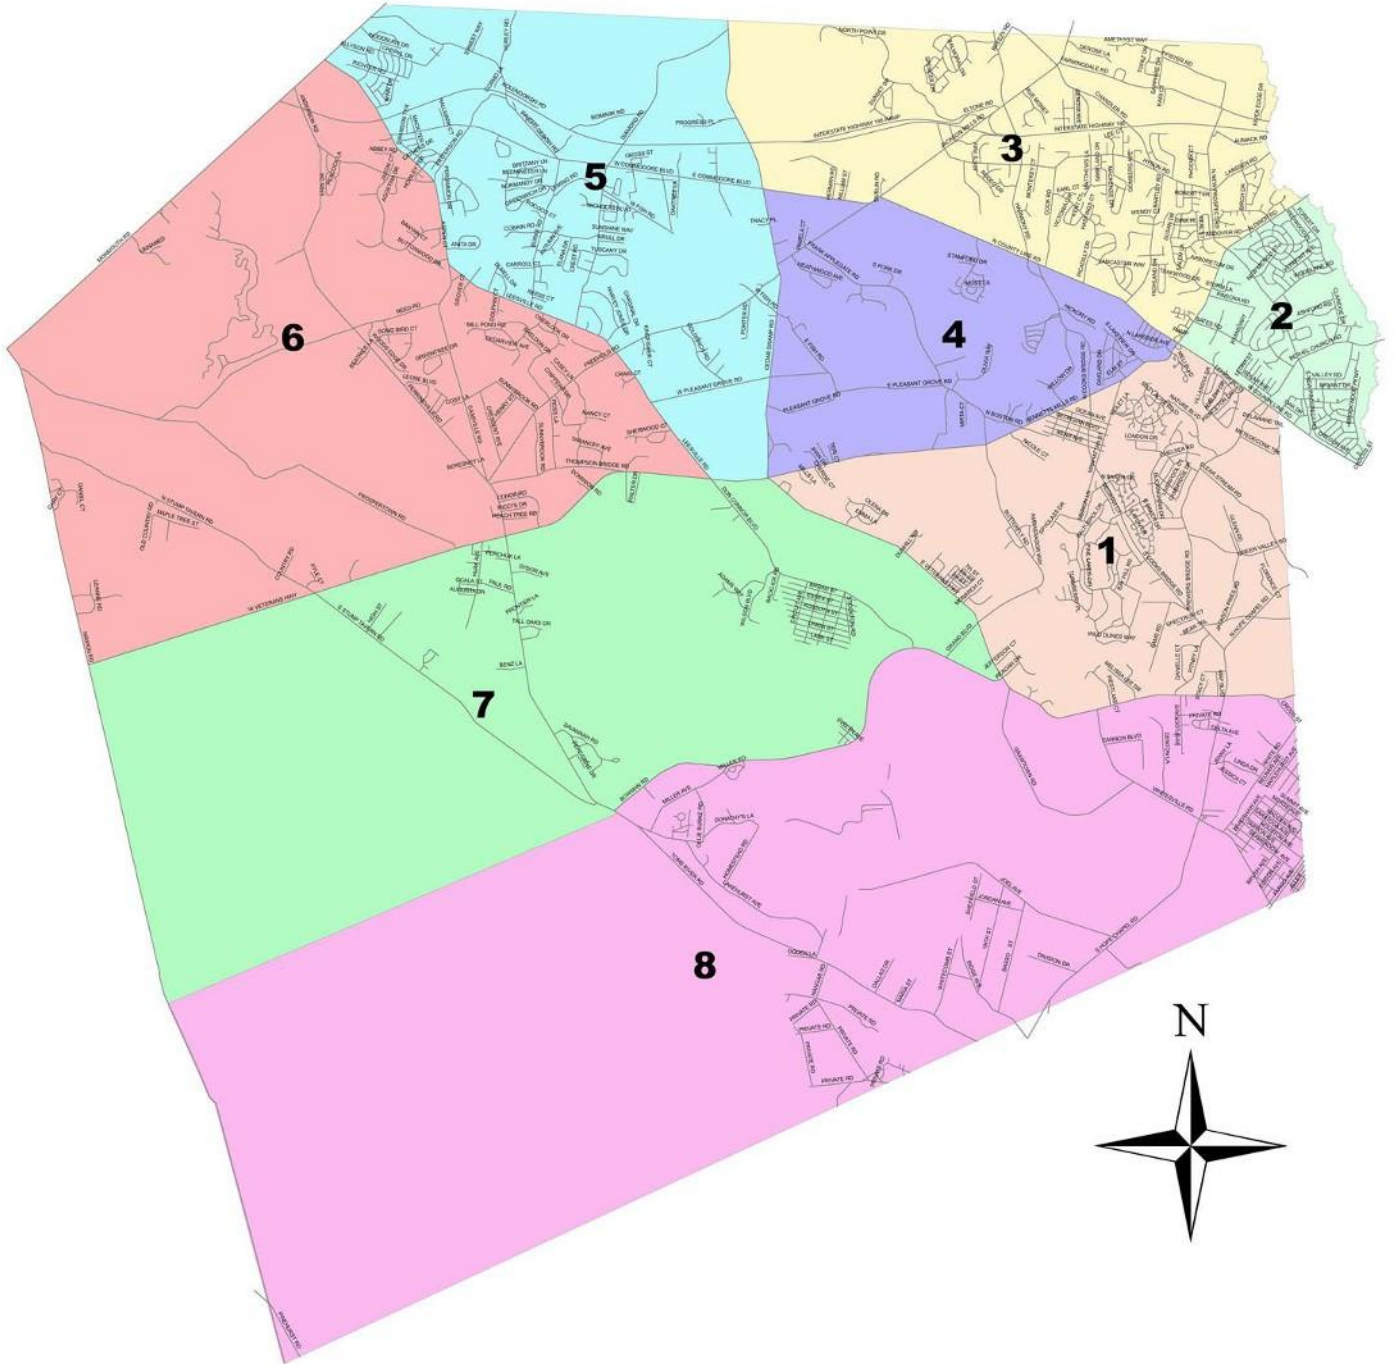

# JACKSON TOWNSHIP DPW ZONES

STREET NAME	ZONE#	LOCATION
ABBEY RD	6	OFF RTE 571 BETWEEN ANDERSON &526
ABBOT COURT-PRIVATE	1	OFF SOUTH AVON-WINDING WAYS
ABE'S WAY	3	HYSON OFF JACKSON MILLS RD
ABERCORN CT-PRIVATE	1	OFF NORTH BAKER NEAR DEXTER-WINDING WAYS
ABIGAL CT	4	OFF FRANK APPLGATE RD & MARYBETH LANE
ACCESS RD	1	BETWEEN LONDON DR & MANHATTAN STREET
ACCESS RD	5	AKA/PROGRESS WAY OFF CEDAR SWAMP I-195
ADAMS WAY	7	OFF WILSON BLVD OFF DON CONNOR BLVD
ADELPHI DR	1	OFF VILLANOVA DR
AFTON RD	5	OFF DIAMOND RD
AGERATUM DR-PRIVATE	4	OFF NORTH COOKS BRIDGE RD
AGOSTINA DR	6	OFF ANDERSON RD VIC WINTERBERRY
AIDAN	7	OFF TOMS RIVER RD ACROSS FROM TALL OAKS DR
ALABAMA CT	3	OFF CONN CONCOURSE WEST
ALAN TERRACE	3	OFF SUSAN DR
ALASKA AVE	2	OFF BROOKWOOD PKWY
ALBANY AVE	2	OFF WOODLANE RD
ALBERT CT	4	E. FISH BTWN E.PLEASANT GROVE&RTE 527
ALDRICH RD-ODD #	2	NEW PROSPECT RD TO HOWELL BORDER/ST AL'S SIDE
ALDRICH RD-EVEN	3	NEW PROSPECT RD TO HOWELL BORDER/HASSLER FUNERAL SIDE
ALEXANDER AVE	5	OFF DIAMOND RD
ALISSA TERRACE	5	LEFT OFF ALEXANDER DR
ALLIGATOR RD	8	OFF 571 DIRT RD INTO LAKEHURST NAVEL BASE
ALLYSON RD-PRIVATE	5	OFF 537
ALYSSA-ROSE LANE	6	LEANNE DR-HAWKINS RD
AMBASSADOR CT	1	OFF BUTTERFLY RD
AMBASSADOR WAY	1	OFF BUTTERFLY RD
AMETHYST WAY	3	SAPPHIRE DR OFF FARMINGDALE RD
AMOS CT	1	MAXIM CT OFF MORNINGSTAR LN OFF BENN MILLS
ANDERSON RD	6	CONNECTS RTE 571 &537 NEAR PATTERSON
ANDOVER RD HI #'S	3	NEW PROSPECT RD & SUSAN DR
ANDOVER RD LOW #'S	3	NEW PROSPECT RD & ALDRICH RD
ANDREWS-PRIVATE DIRT	6	571 NORTH OF 528
ANGUS CT-PRIVATE	1	OFF SOUTH AVON-WINDING WAYS
ANITA DR	5	OFF 571 NEAR LEESVILLE RD
ANNAPOLIS PL	1	OFF VILLANOVA DR
ANTHONY WAY-PRIVATE	8	OFF RTE 571 NEAR AMVETS
ANTONIA DR	5	OFF NICHLOAS BLVD OFF DIAMOND RD
APPLEBY CT-PRIVATE	4	OFF ESSEX N COUNTY LINE RD-SOUTH KNOLLS
APPLEWOOD CT	3	MEADOWOOD OFF HYSON RD
ARBORETUM DR	3	OFF BENNETTS MILLS VIC OF TEAKWOOD DR
ARCADIA	2	OFF COUNTY LINE RD- NEAR FIRESTONE
ARISTOCRAT WAY	7	OFF GRAND AVE OFF E. VETERANS
ARCHER SQUARE-PRIVATE	1	OFF SOUTH AVON-WINDING WAYS
ARIZONA AVE	2	BROOKWOOD PKWY
ARKANSAS RD	2	FOREST DR & WYOMING
ARLINGTON WAY-PRIVATE	3	SUTFIELD OFF WINTHROP-METEDECONK
ARMSTRONG WAY	7	BOWMAN RD
ARNOLD RD	5	RICHTER RD 527&526
ARROW DR	3	BARTLEY NEAR 526
ARROWSHEAD CIRCLE	6	SHERWOOD CT 1ST LEFT
ARTHUR CT-PRIVATE	1	NORTH AVON-WINDINGWAYS
ASH RD	3	BENNETTS MILLS RD NEAR STURM LANE
ASHFORD RD	2	NEW PROSPECT & CLARIDGE DR
ASPEN CT	6	WINTERBERRY RD
ASTER CT-PRIVATE	1	AZALEA CIRCLE-60 acres
ATHABASKAN WAY	5	526 NEAR RAIMONDO RD
ATLANTA DR	2	WOODLANE & ALBANY
ATTENBURY CT	4	JACKSON 21 APTS
ATRIUM WAY-PRIVATE	1	MANHATTAN STR ENTRANCE TO 60 ACRES
ATWOOD SQ-PRIVATE	1	NORTH AVON-WINDINGWAYS